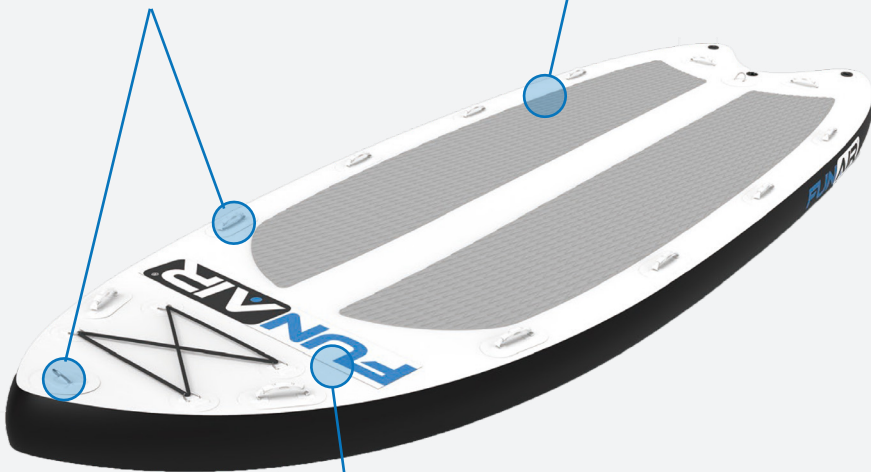

Inflatable Mega SUP

The FunAir Inflatable Mega SUP is a great way for your guests to participate in a group activity. Stable while paddling, this Mega SUP easily accommodates 4 - 6 people and is a great way for beginners to get the SUP experience. Paddles not included.

HANDLES AND D RINGS

D rings for tying off and handles make carrying easy.

NON-SLIP SURFACE

Stable, non-slip surface for paddling.

CUSTOM LOGO

Custom order option to add yacht or resort logo.

MATERIAL SPECS

Heavy duty drop stitch with UV coating inflates up to 12psi.

316 stainless steel rings

SET UP TIME

15 minutes.

DIMENSIONS

Inflated (18'): 559cm x 201cm x 20cm

Packed: 100cm x 80cm x 53cm

Weight: 61kg

ACCESSORIES